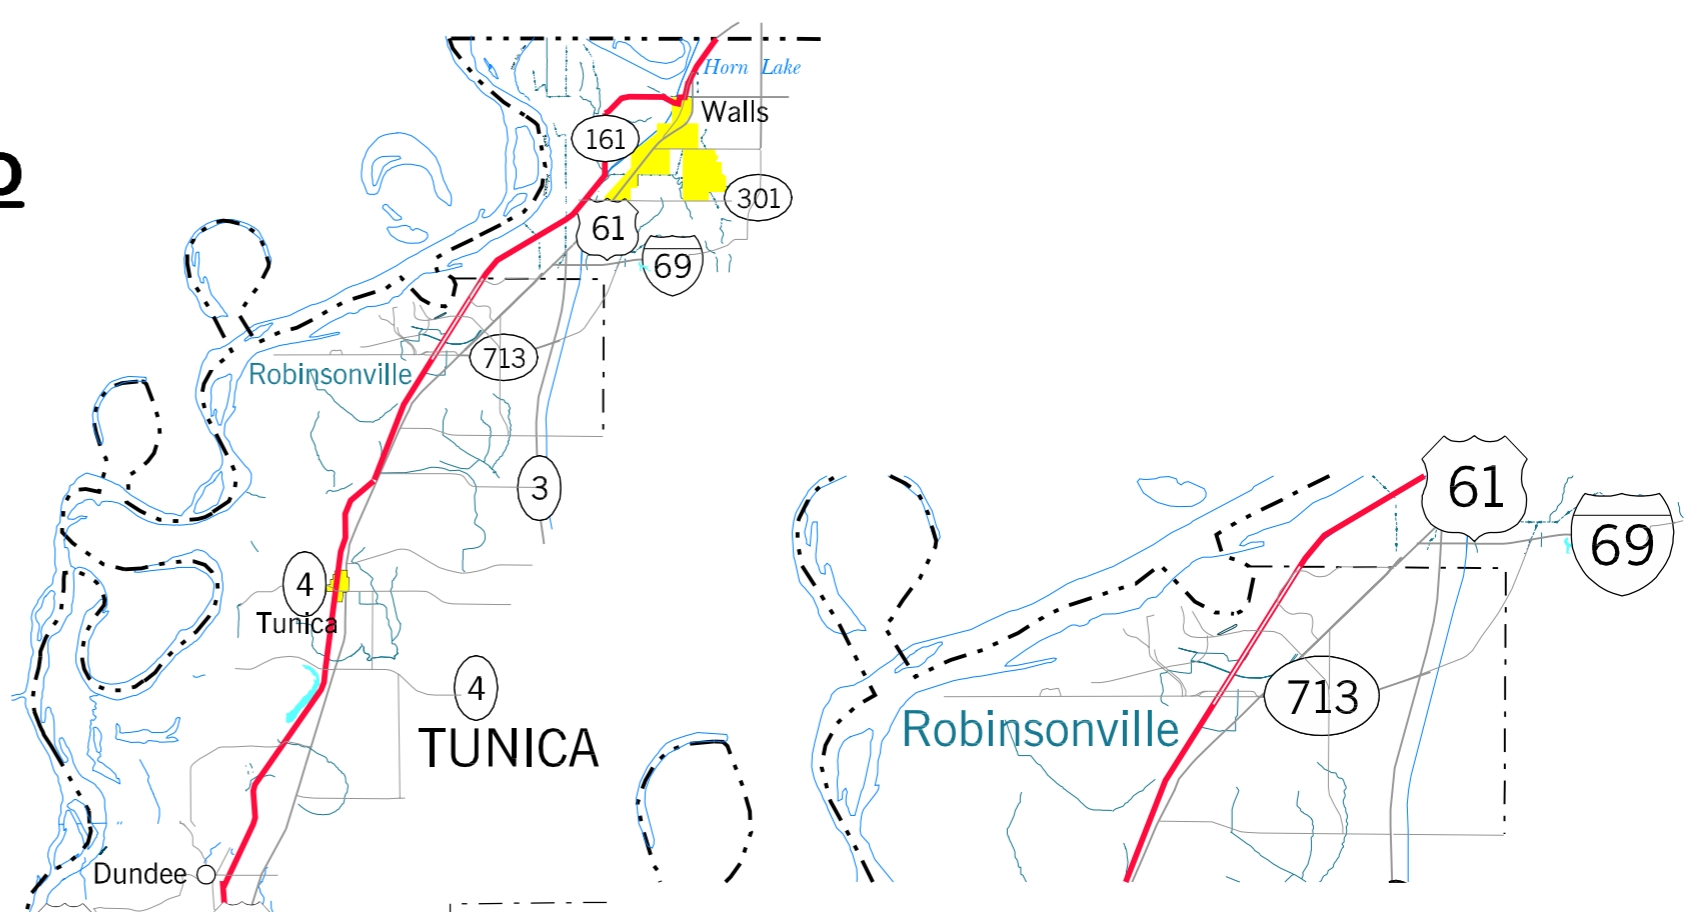

MISSISSIPPI DELTA GREAT RIVER ROAD

Highway 61 beginning at the Mississippi State Line and ending on U.S. at the Issaquena/Warren County Line.

ROBINSONVILLE SEGMENTED PORTION

Outdoor advertising is permitted on MS Old 61 just south of Old Commerce Road north to Desoto County Line. Outdoor advertising is prohibited on all other un-segmented portions of the MS Delta Great River Road.

GREENVILLE SEGMENTED PORTION

Outdoor advertising is permitted on MS 1 from Lake Ferguson Road to MS 438 at Wayside in Washington County. Outdoor advertising is prohibited on all other portions of the MS Delta Great River Road.

SCENIC BYWAYS MAP

MISSISSIPPI DELTA GREAT RIVER ROAD 
 SEGMENTED PORTION 

PREPARED BY THE
 © MISSISSIPPI DEPARTMENT OF TRANSPORTATION, 2009
 PLANNING DIVISION