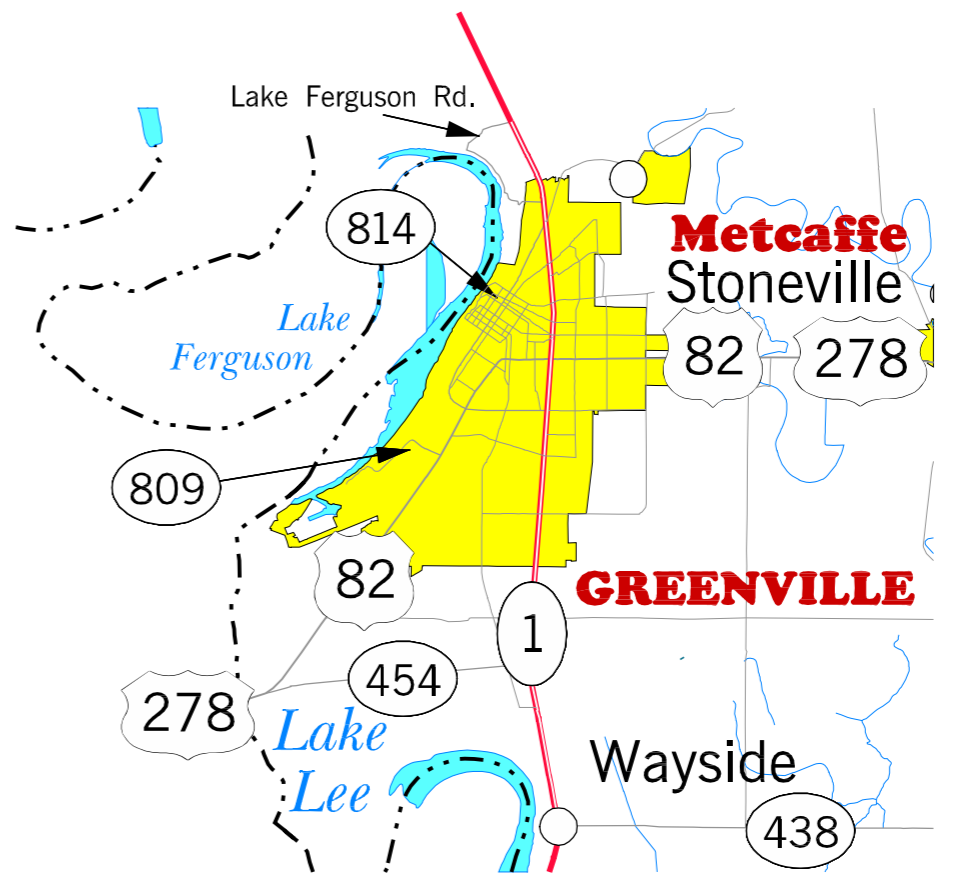

MISSISSIPPI DELTA GREAT RIVER ROAD

Highway 61 beginning at the Mississippi State Line and ending on U.S. at the Issaquena/Warren County Line.

ROBINSONVILLE SEGMENTED PORTION

Outdoor advertising is permitted on MS Old 61 just south of Old Commerce Road north to Desoto County Line. Outdoor advertising is prohibited on all other un-segmented portions of the MS Delta Great River Road.

GREENVILLE SEGMENTED PORTION

Outdoor advertising is permitted on MS 1 from Lake Ferguson Road to MS 438 at Wayside in Washington County. Outdoor advertising is prohibited on all other portions of the MS Delta Great River Road.

SCENIC BYWAYS MAP

MISSISSIPPI DELTA GREAT RIVER ROAD 
 SEGMENTED PORTION 

PREPARED BY THE
 © MISSISSIPPI DEPARTMENT OF TRANSPORTATION, 2009
 PLANNING DIVISION