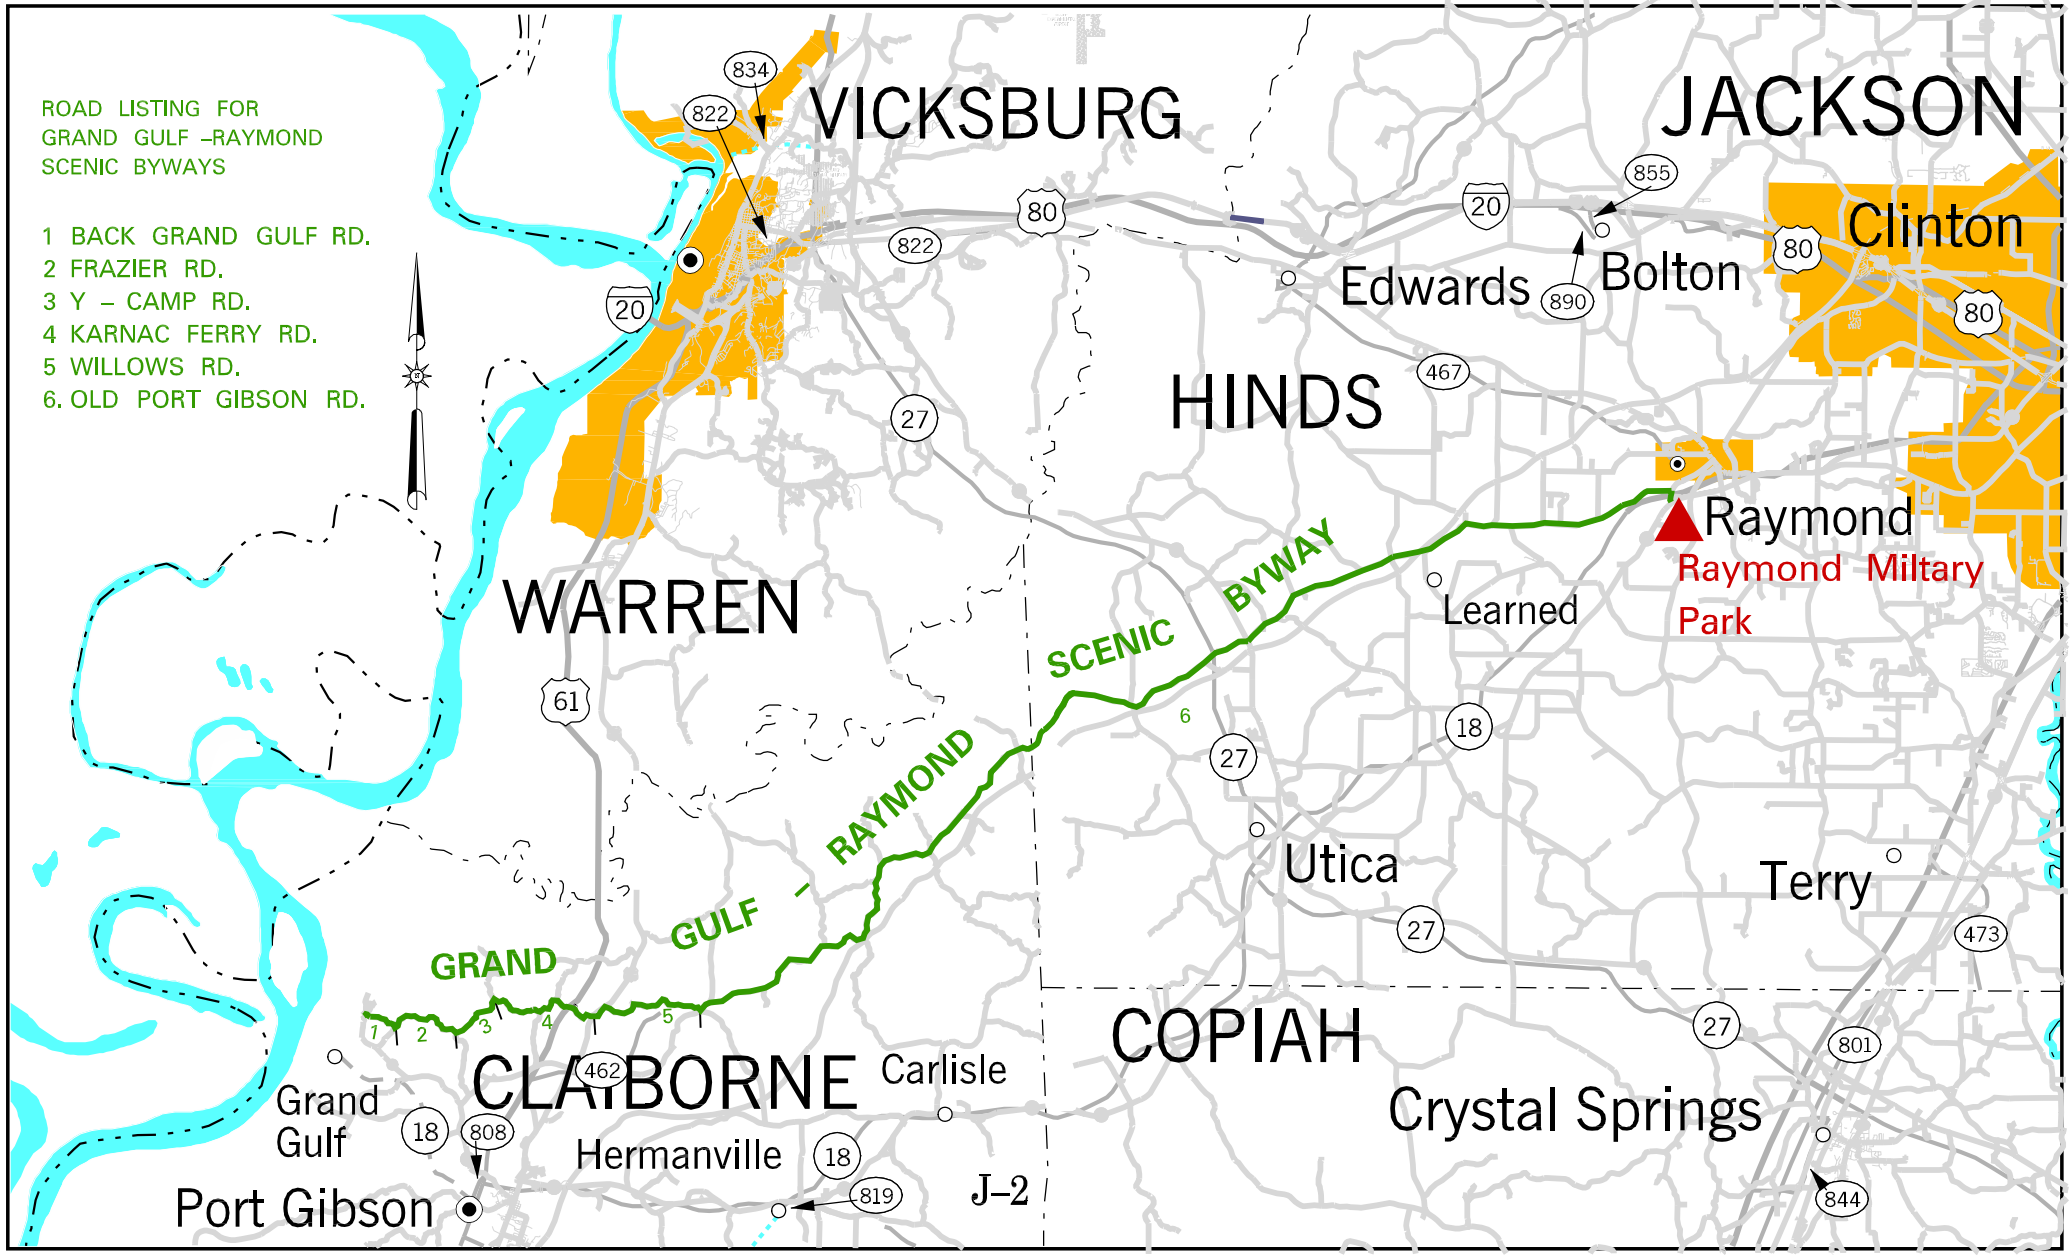

ROAD LISTING FOR
GRAND GULF -RAYMOND
SCENIC BYWAYS

- 1 BACK GRAND GULF RD.
- 2 FRAZIER RD.
- 3 Y - CAMP RD.
- 4 KARNAC FERRY RD.
- 5 WILLOWS RD.
- 6. OLD PORT GIBSON RD.

VICKSBURG

JACKSON

Clinton

HINDS

WARREN

Raymond
Raymond Military
Park

CLAIBORNE

COPIAH

Port Gibson

Crystal Springs