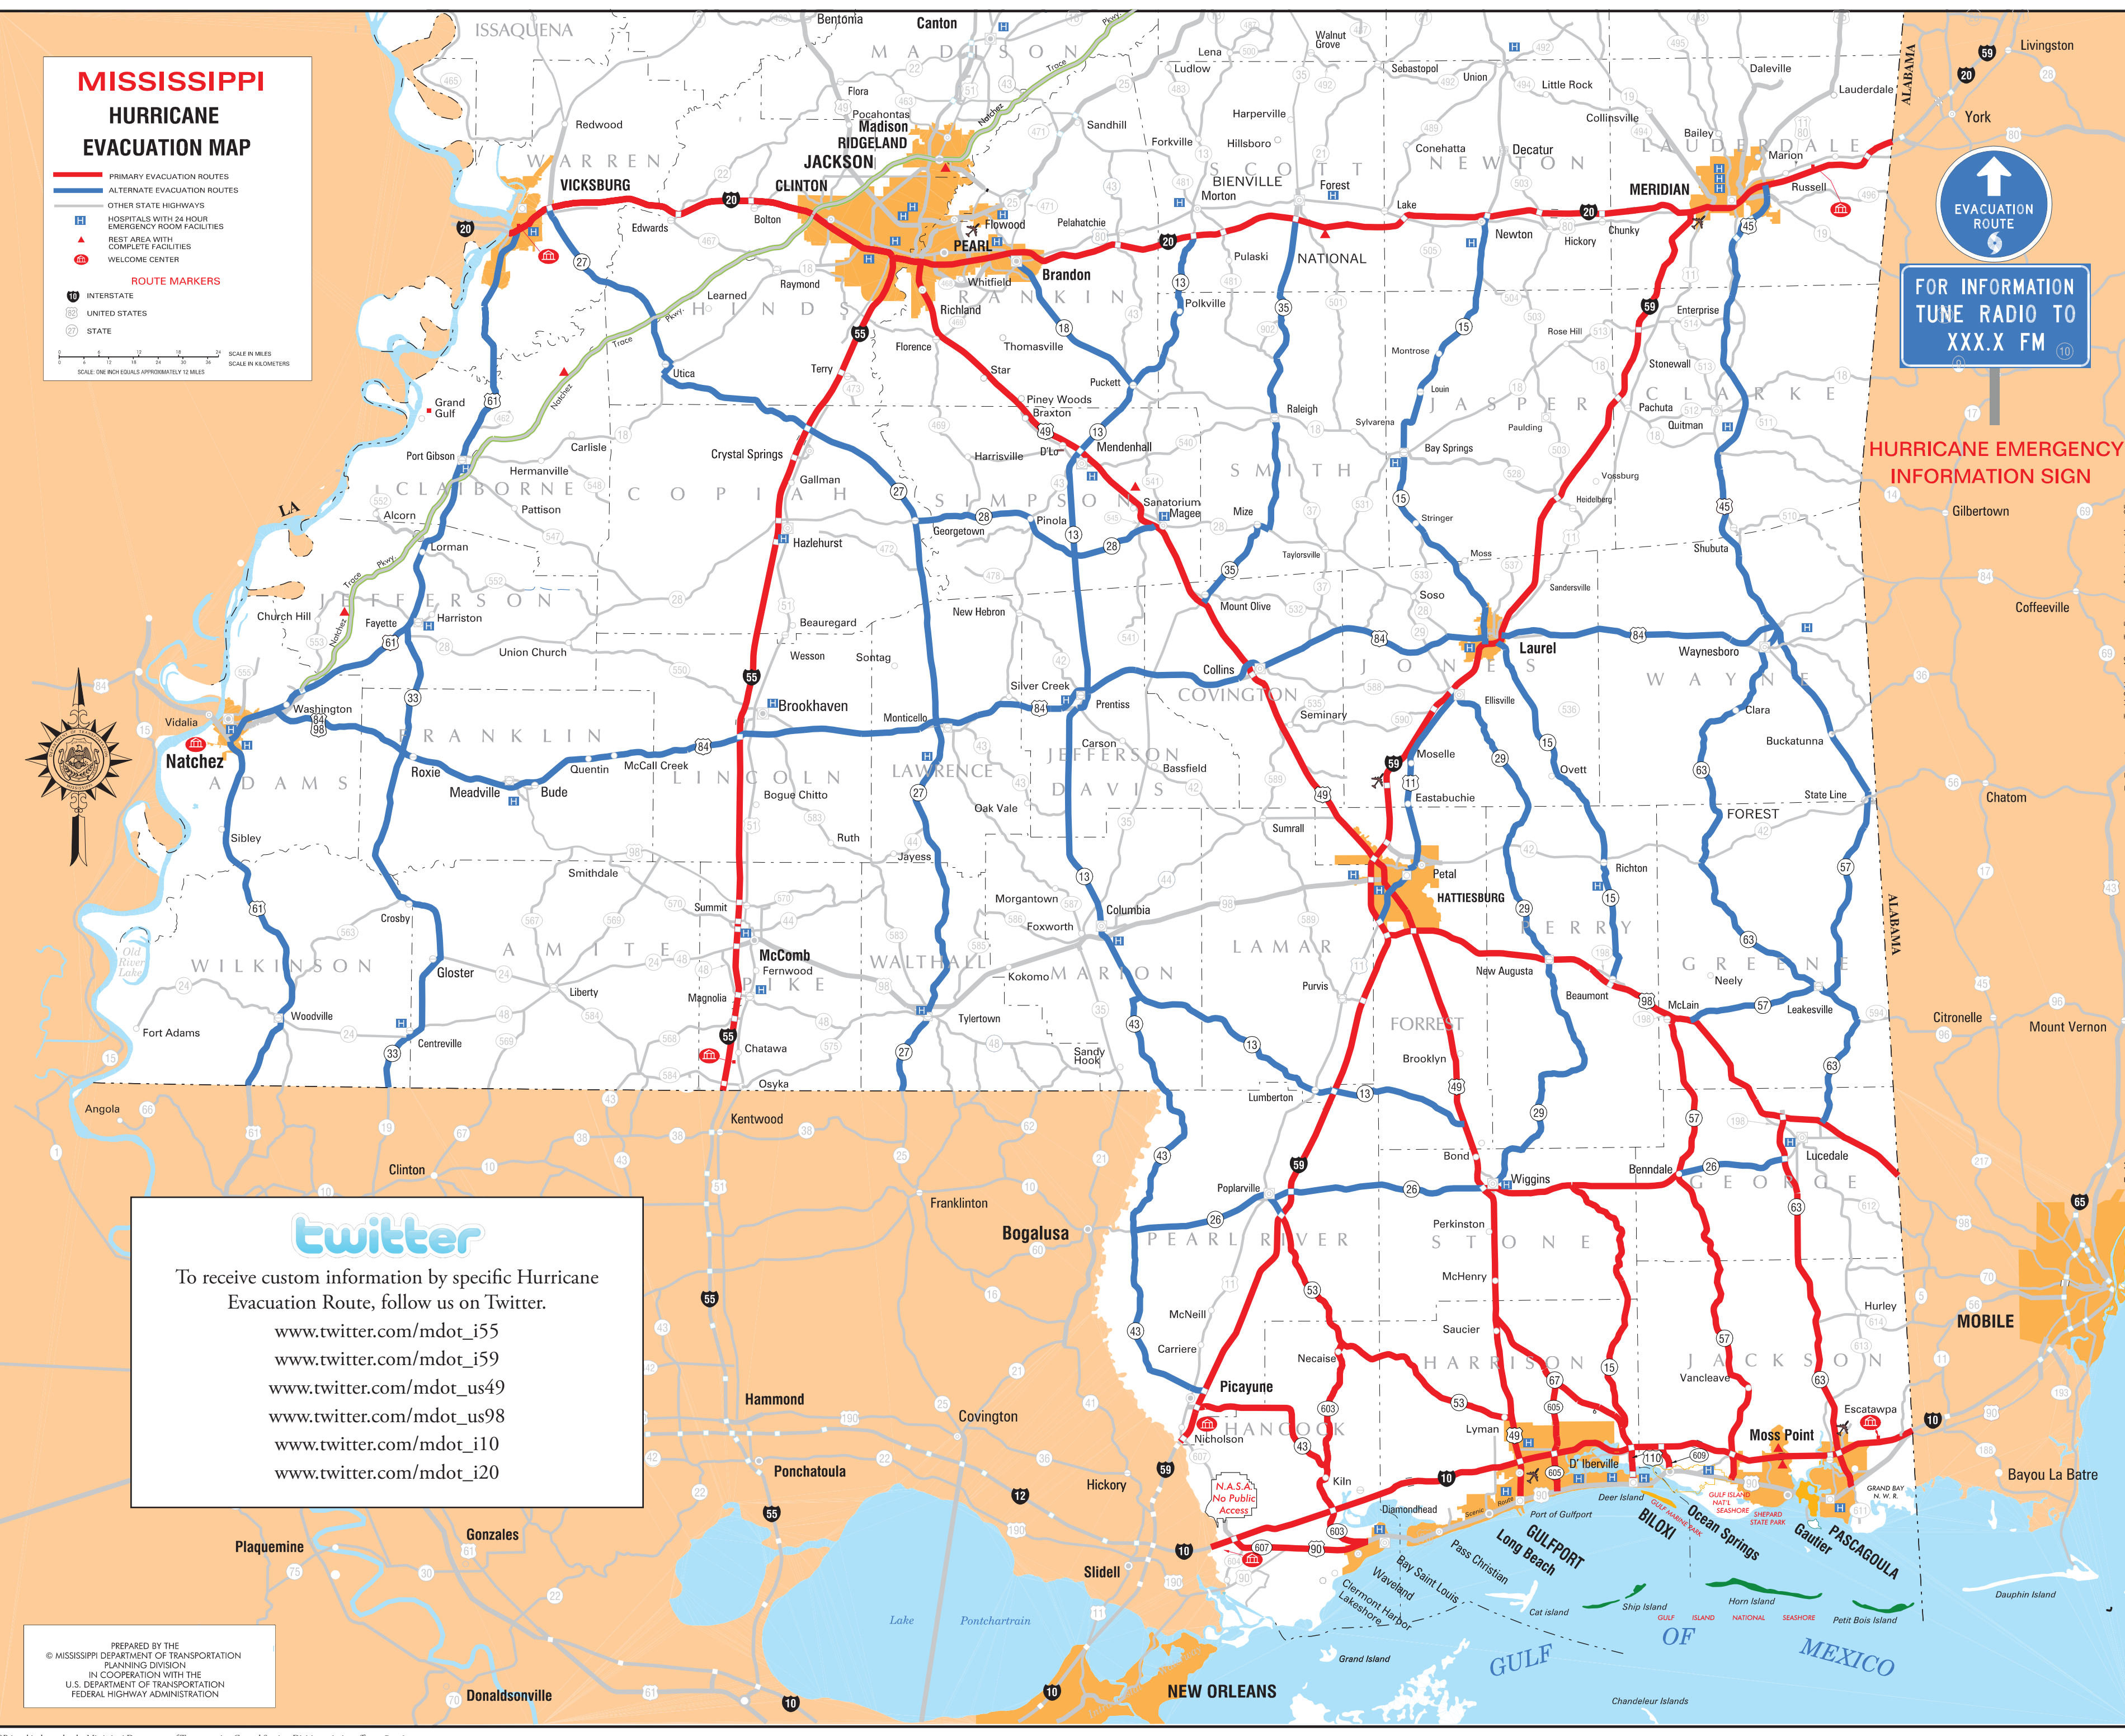

# MISSISSIPPI HURRICANE EVACUATION MAP

**PRIMARY EVACUATION ROUTES**  
**ALTERNATE EVACUATION ROUTES**  
**OTHER STATE HIGHWAYS**  
**HOSPITALS WITH 24 HOUR EMERGENCY ROOM FACILITIES**  
**REST AREA WITH COMPLETE FACILITIES**  
**WELCOME CENTER**

**ROUTE MARKERS**  
**INTERSTATE**  
**UNITED STATES**  
**STATE**

SCALE IN MILES  
 SCALE IN KILOMETERS  
 SCALE: ONE INCH EQUALS APPROXIMATELY 12 MILES

FOR INFORMATION  
 TUNE RADIO TO  
 XXX.X FM

HURRICANE EMERGENCY  
 INFORMATION SIGN

**twitter**

To receive custom information by specific Hurricane Evacuation Route, follow us on Twitter.

- [www.twitter.com/mdot\\_i55](http://www.twitter.com/mdot_i55)
- [www.twitter.com/mdot\\_i59](http://www.twitter.com/mdot_i59)
- [www.twitter.com/mdot\\_us49](http://www.twitter.com/mdot_us49)
- [www.twitter.com/mdot\\_us98](http://www.twitter.com/mdot_us98)
- [www.twitter.com/mdot\\_i10](http://www.twitter.com/mdot_i10)
- [www.twitter.com/mdot\\_i20](http://www.twitter.com/mdot_i20)

For assistance with alternate route and travel information, call **1-866-521-MDOT** (1-866-521-6368) or visit: [www.MSTraffic.com](http://www.MSTraffic.com)