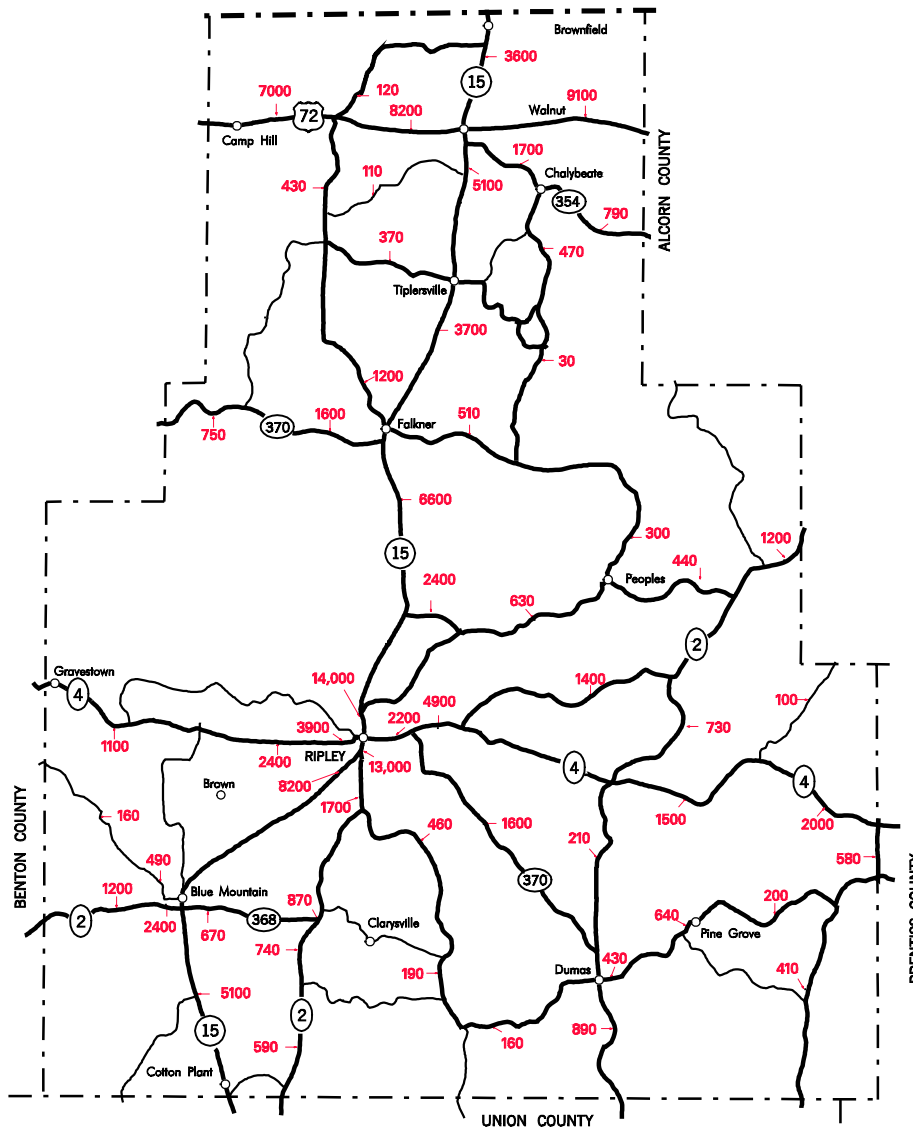

TENNESSEE

ESTIMATED 2005
ANNUAL AVERAGE DAILY TRAFFIC
TIPPAH COUNTY
MISSISSIPPI

PREPARED BY
MISSISSIPPI DEPARTMENT OF TRANSPORTATION
PLANNING DIVISION
IN COOPERATION WITH THE
U.S. DEPARTMENT OF TRANSPORTATION
FEDERAL HIGHWAY ADMINISTRATION