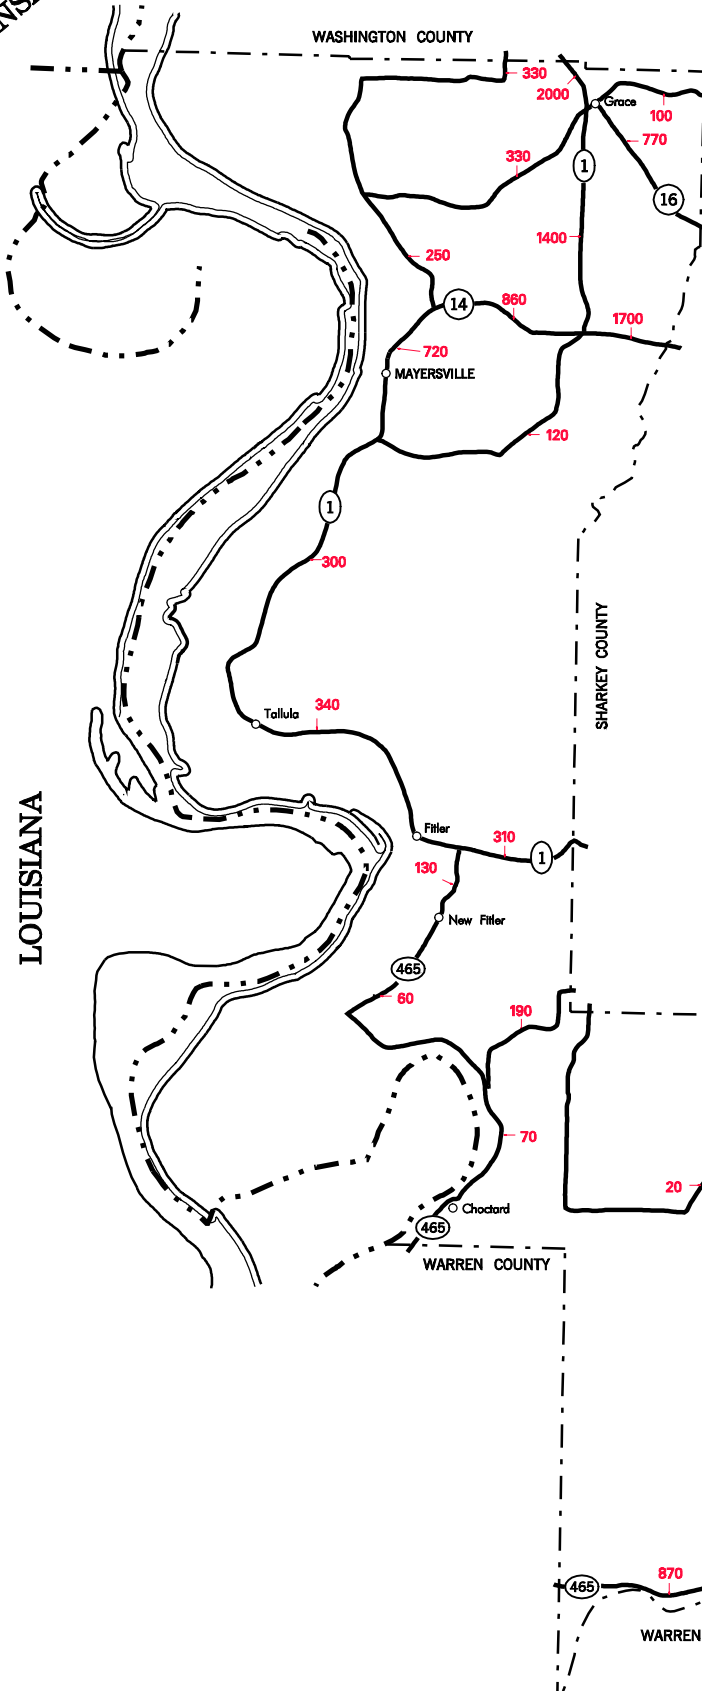

ARKANSAS

ESTIMATED 2005  
ANNUAL AVERAGE DAILY TRAFFIC  
**ISSAQUENA COUNTY**  
MISSISSIPPI

PREPARED BY  
MISSISSIPPI DEPARTMENT OF TRANSPORTATION  
PLANNING DIVISION  
IN COOPERATION WITH THE  
U.S. DEPARTMENT OF TRANSPORTATION  
FEDERAL HIGHWAY ADMINISTRATION

LOUISIANA

YAZOO COUNTY