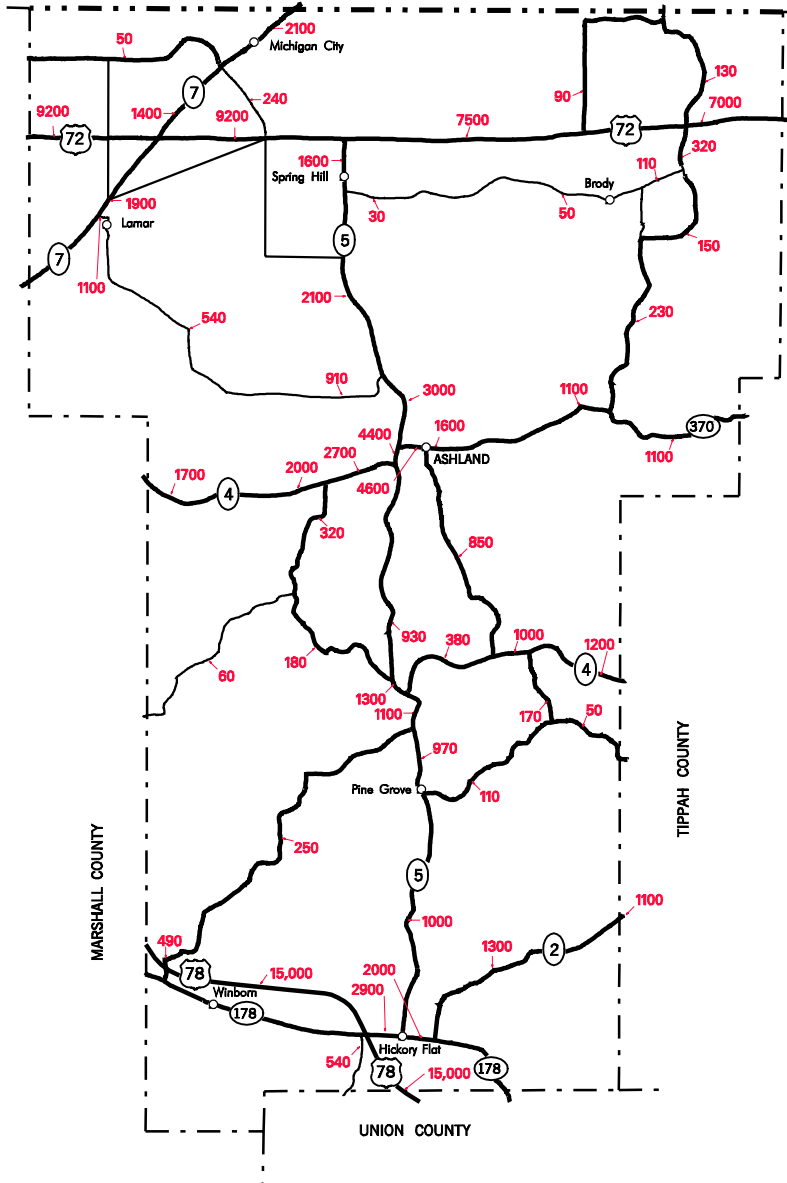

TENNESSEE

ESTIMATED 2005  
ANNUAL AVERAGE DAILY TRAFFIC  
**BENTON COUNTY**  
MISSISSIPPI

PREPARED BY  
MISSISSIPPI DEPARTMENT OF TRANSPORTATION  
PLANNING DIVISION  
IN COOPERATION WITH THE  
U.S. DEPARTMENT OF TRANSPORTATION  
FEDERAL HIGHWAY ADMINISTRATION