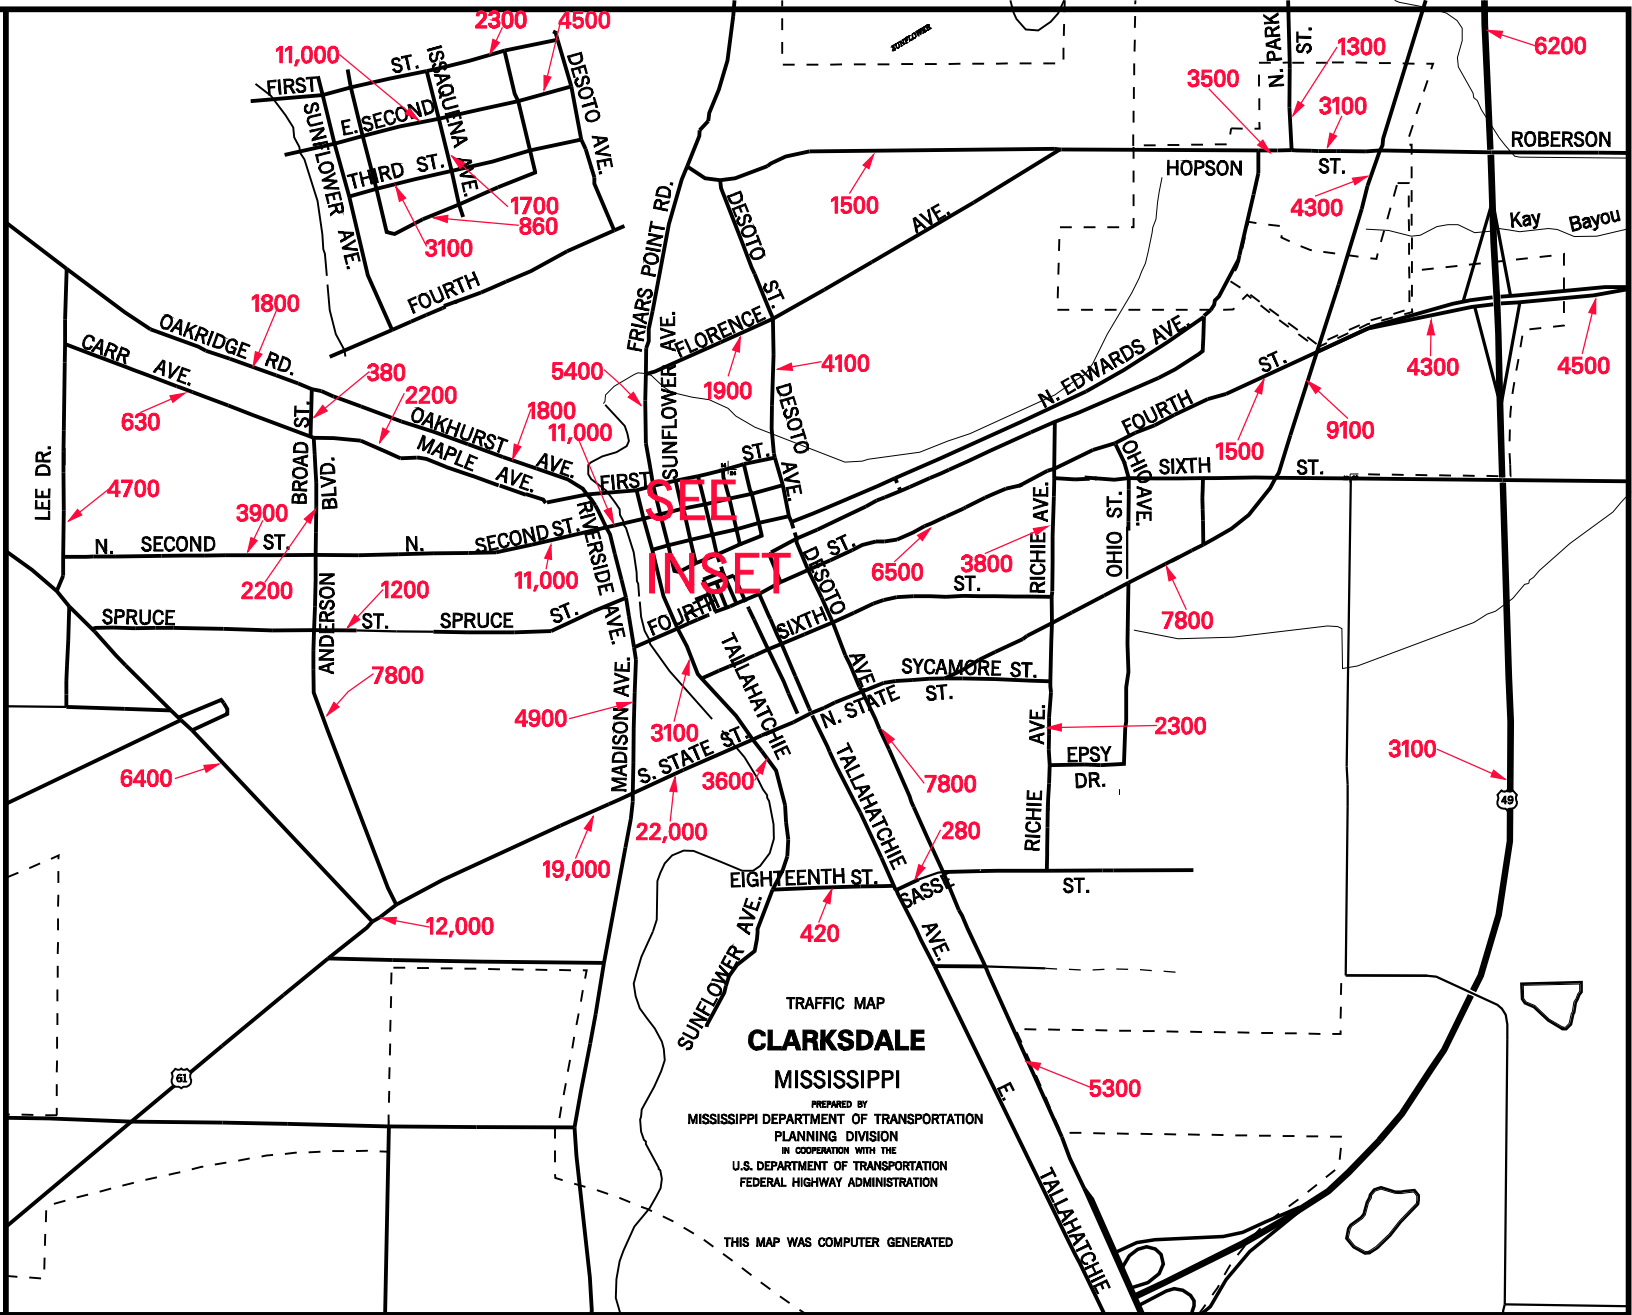

CLARKSDALE

2007 AADT

Map No.
14 - 1

**SEE
INSET**